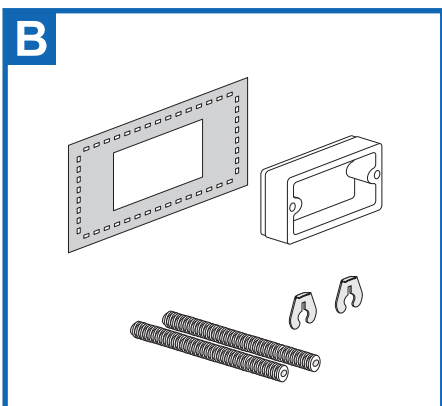

### Modern design

Your toilet gets a modern design with the decorative plate and a new flush plate. There is a matching assortment of decorative panels with a cut-out for the small access opening. A tiling set is available for the complete tiling. Choose a flush plate for the small access opening from a variety of attractive designs. Different materials and colours are offered.

### Easy - with few components to the goal

- Conversion kit INEO UPDATE from large to small access opening
- Decorative panel with cutout in various surfaces
- flush plate in modern designs, materials and colours

# Übersicht Betätigungsplatten - Overview operating plates

<b>VORHER</b> große Revisionsöffnung BEFORE big access opening		<b>NACHHER</b> Kleine Revisionsöffnung AFTER small access opening	
			
16.004.**	16.020.**	16.701.**	16.706.**
			
16.017.**	16.022.**	16.703.**	16.707.**
			
16.021.**	16.016.**	16.704.**	16.719-721.**
			16.726-729.**
16.018.**			16.732.**
			16.737-739.**
			16.733.**
			16.735.**
			16.736.**

## Montagemöglichkeiten - mounting options

**Dekorplatte für Umrüstset INEO UPDATE**  
zur Ergänzung des Renovierungssets INEO UPDATE, zur Verblendung von Revisionsöffnungen von UP-Spülkästen, bestehend aus beschichteter, kratzfester Aluminium-Verbundplatte 3mm