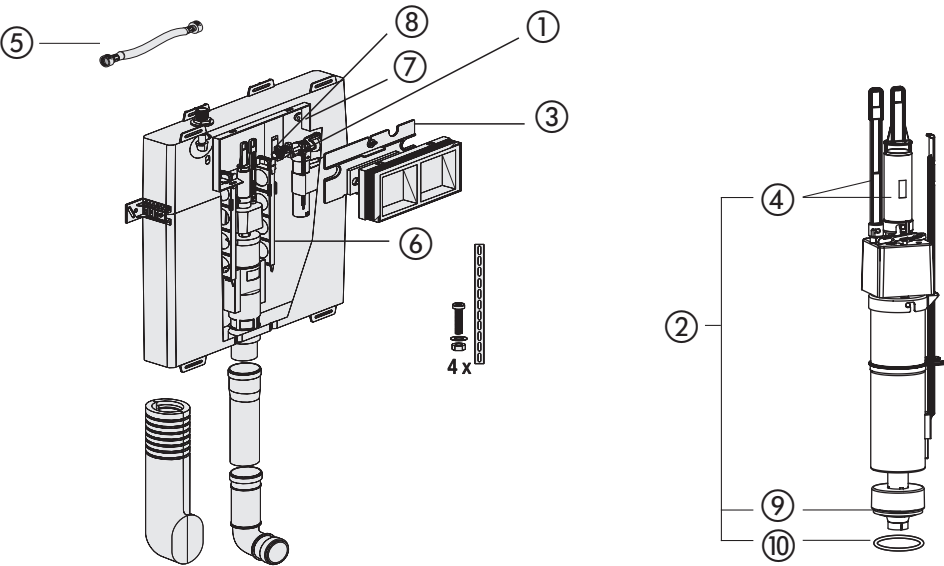

**DISCONTINUED PRODUCT – Concealed cistern 8 cm, CC-80-M-FO-2V-L  
with medium access opening (from 2007 to 2014)**

No.	Name	Code No.	Recommended price/€
1	Universal fill valve 510, G 3/8 x 30 mm	25.001.00..0000	
2	Flush valve	03.373.00..0000	
3	Angle valve G 1/2	04.015.00..0000	
4	Hinge plate incl. 2 levers	03.372.00..0000	
5	Overflow head and overflow pipe	03.375.00..0000	
6	Flexible hose DN6 280 mm	05.266.00..0000	
7	Reinforcement strip (1 pcs.)	04.016.00..0000	
8	Toggle	02.972.00..0000	
9	Fill valve support with locknut	03.851.00..0000	
10	Sealing ring d: 20.3 x d: 50.5 x 2.8	04.013.00..0000	
11	O-Ring d: 44 x 3	04.058.00..0000	