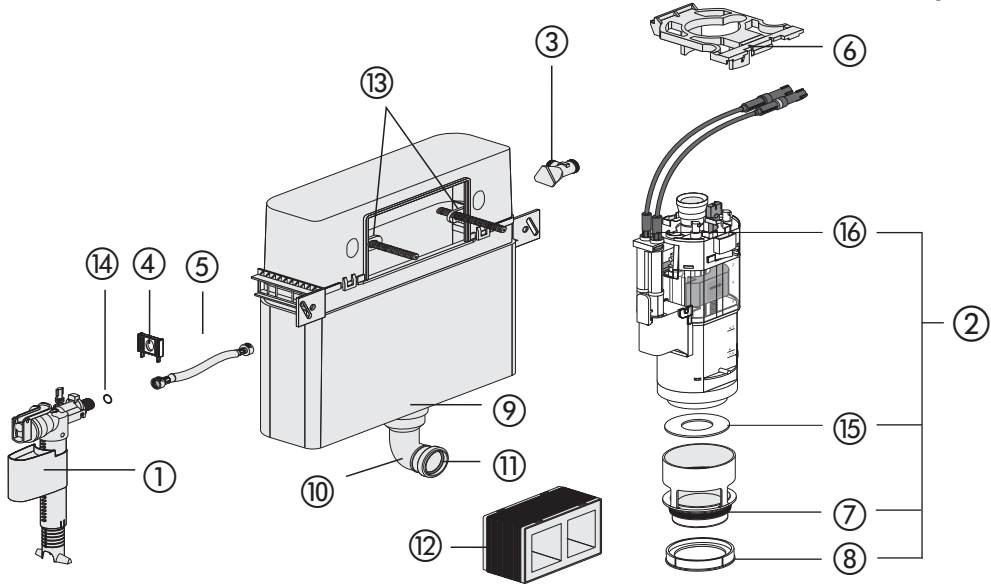

**DISCONTINUED PRODUCT – Concealed cistern 983C, CC-120-S-FO-2V-2C,
with small access opening**

No.	Name	Code No.	Recommended price/€
1	Universal fill valve 510, G 3/8 x 30 mm	25.001.00..0000	
2	Universal flush valve INEO	03.982.00..0000	
3	Angle valve G 1/2	02.425.00..0000	
4	Fill valve support	02.759.00..0000	
5	Flexible hose DN6 280 mm	05.266.00..0000	
6	Positioning device	02.966.00..0000	
7	O-Ring d: 55 x 5	02.436.00..0000	
8	Flush flow reducer	02.758.00..0000	
9	O-Ring d: 49 x 6	02.753.00..0000	
10	Flush pipe with O-Ring	01.232.00..0000	
11	Lip seal d: 45	02.461.00..0000	
12	Predetection box mit EPS-Kern	16.031.00..0000	
13	Toggle	02.972.00..0000	
14	O-Ring d: 8 x 1.5 for flexible hose	04.024.00..0000	
15	Sealing ring d: 31 x d: 63 x 2.8	02.754.00..0000	
16	Cable box	05.019.00..0000	
17 *	Start/stop set	03.999.00..0000	

* no illustration