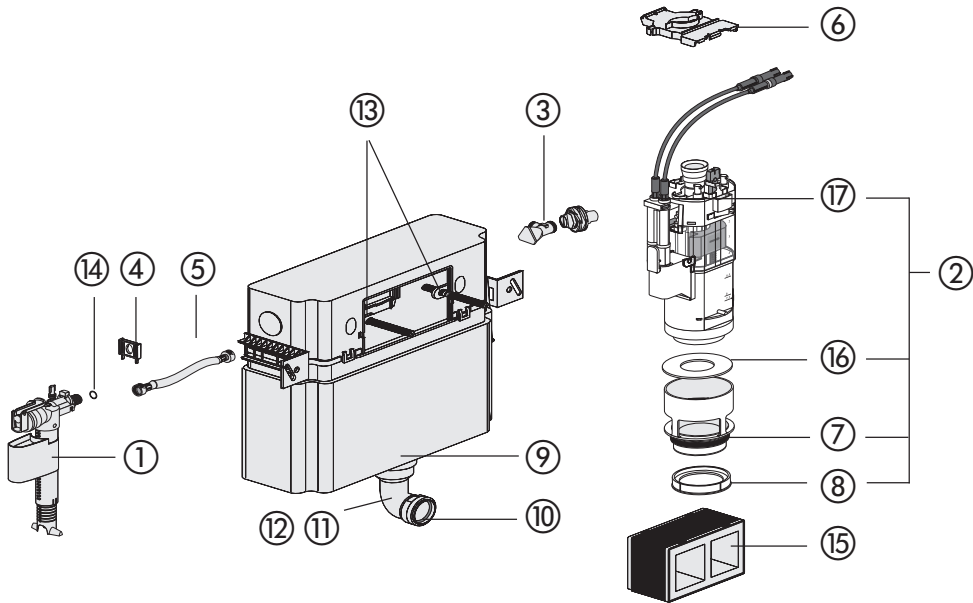

**DISCONTINUED PRODUCT – Concealed cistern 983N, CC-150-S-UO(FO)-2V-2C,  
with small access opening**

No.	Name	Code No.	Recommended price/€
1	Universal fill valve 510, G 3/8 x 30 mm	25.001.00..0000	
2	Universal flush valve INEO	03.982.00..0000	
3	Angle valve G 1/2	02.425.00..0000	
4	Fill valve support	02.759.00..0000	
5	Flexible hose DN6 280 mm	05.266.00..0000	
6	Positioning device	02.749.00..0000	
7	O-Ring d: 55 x 5	02.436.00..0000	
8	Flush flow reducer	02.758.00..0000	
9	O-Ring d: 49 x 6	02.753.00..0000	
10	Lip seal d: 45	02.461.00..0000	
11	Flush pipe with O-Ring ( install. height 985)	01.234.00..0000	
12	Flush pipe with O-Ring (install. height 820)	01.236.00..0000	
13	Toggle	02.972.00..0000	
14	O-Ring d: 8 x 1.5 for flexible hose	04.024.00..0000	
15	Pretection box with EPS-core	16.031.00..0000	
16	Sealing ring d: 31 x d: 63 x 2.8	02.754.00..0000	
17	Cable box	05.019.00..0000	
18 *	Start/stop set	03.999.00..0000	