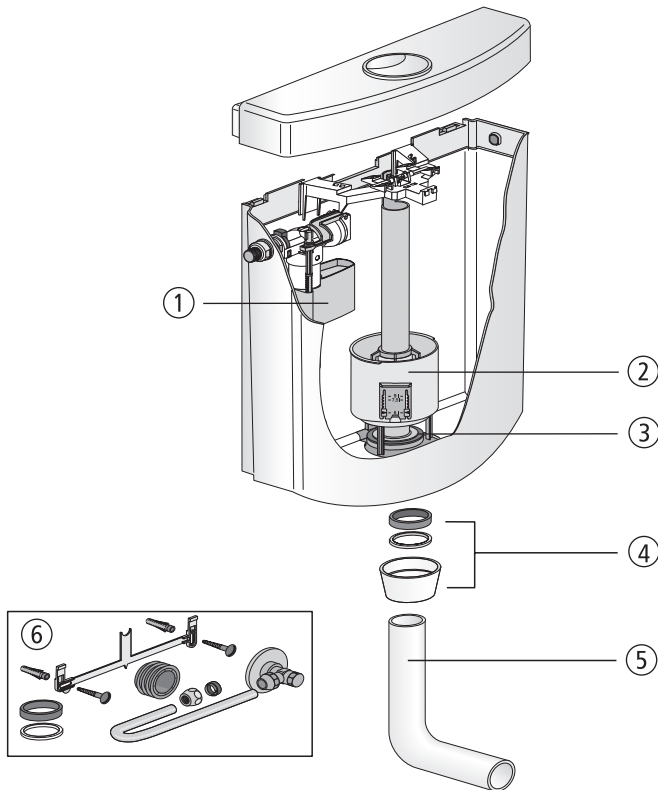

**DISCONTINUED PRODUCT – Cistern primus**  
(from 1995 to 2016)

No.	Name	Code No.	Recommended price/€
1	Universal fill valve 510, G 3/8 x 30 mm	25.001.00..0000	
2	Flush valve	01.A00.00..0299	
3	Seal d: 31 x d: 63 x 2.8	02.754.00..0000	
4	Set of seals consisting of flush pipe seal, slide ring and cap nut G2	05.070.01..0000	
5	Flush pipe bend, alpine white	02.168.01..0000	
6	Servicing pack	01.A01.00..0199	